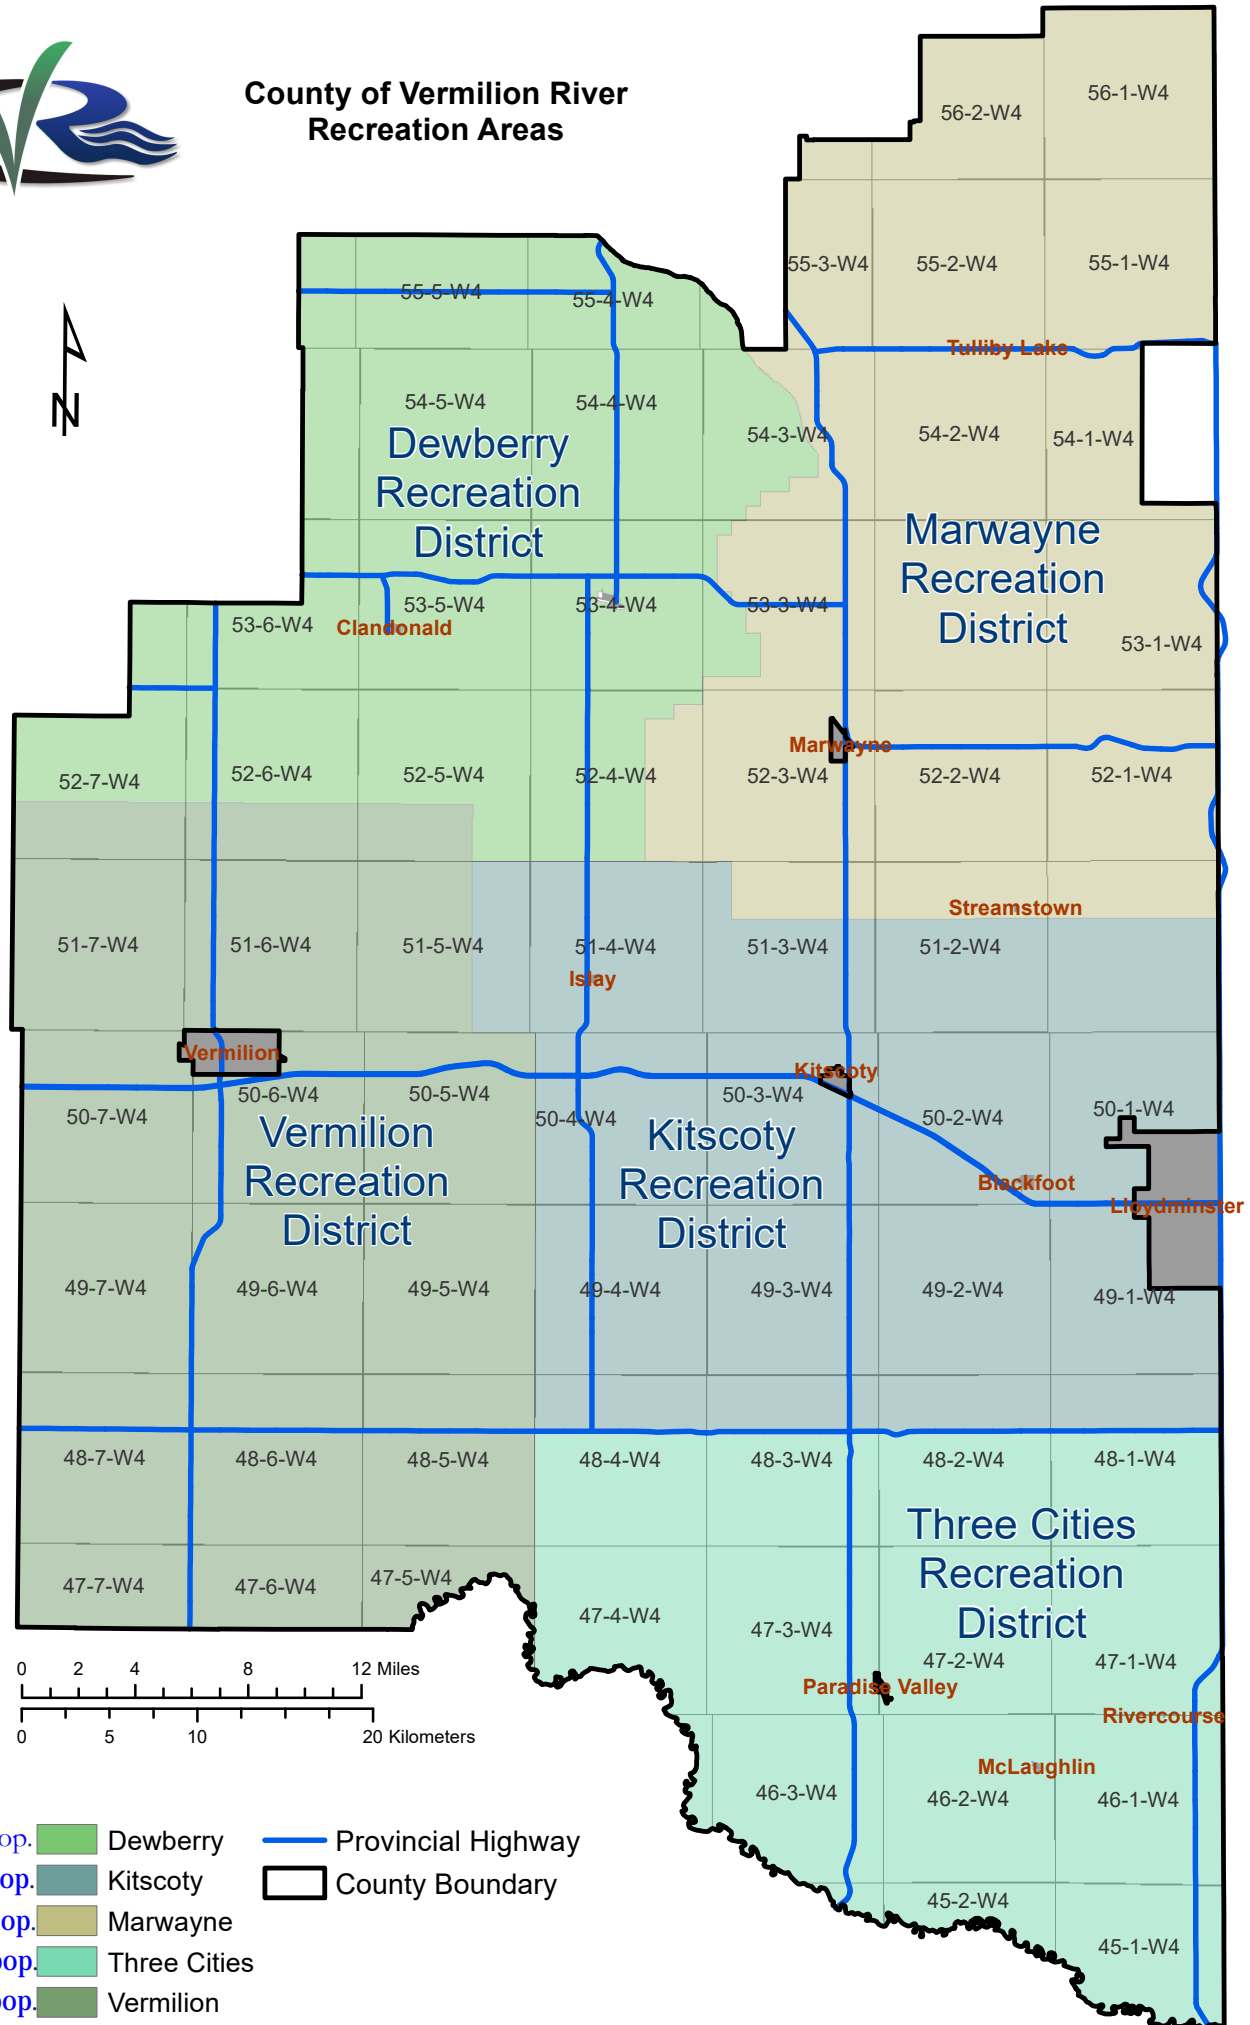

County of Vermilion River Recreation Areas

- 1,185 pop. Dewberry
 - 2,785 pop. Kitscoty
 - 1,253 pop. Marwayne
 - 922 pop. Three Cities
 - 1,604 pop. Vermilion
- Provincial Highway
 - County Boundary